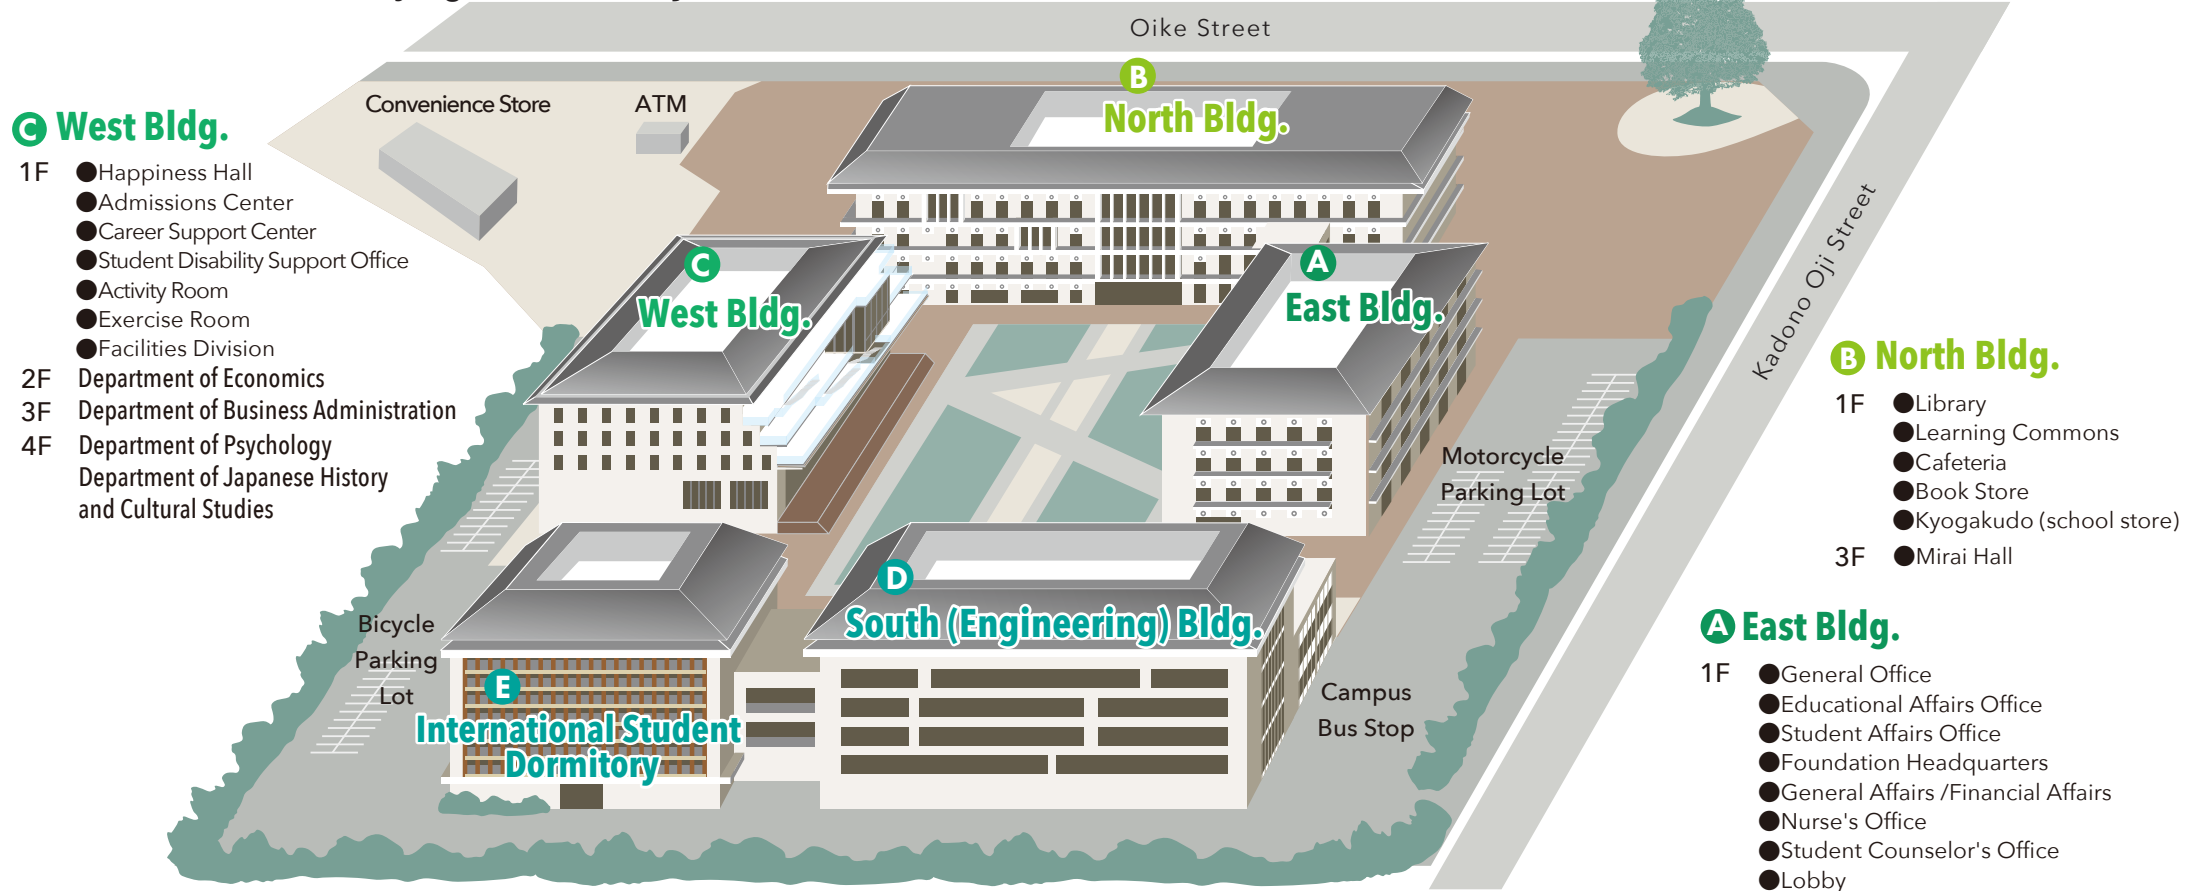

← Uzumasa Tenjingawa Subway Station

West Bldg.

- 1F ● Happiness Hall
- Admissions Center
- Career Support Center
- Student Disability Support Office
- Activity Room
- Exercise Room
- Facilities Division
- 2F Department of Economics
- 3F Department of Business Administration
- 4F Department of Psychology
- Department of Japanese History and Cultural Studies

International Student Dormitory

(8 Stories, 70 Rooms)

South Bldg. (Engineering Bldg.)

- | | |
|--|--|
| <ul style="list-style-type: none"> 1F ● Sagano Hall ● Advanced Hall ● Student Affairs Office ● International Office ● Research Collaboration Support Center ● Engineer's Office ● Science Plaza ● Machine Workshop ● Guard Room | <ul style="list-style-type: none"> 2F ● Computer Workshop ● Teaching Laboratories ● Lecture Rooms ● Learning Commons ● Prayer Rooms 3F ● Lecture Rooms ● Learning Commons |
|--|--|

- 4F ● Library
- Electronic Workshop
- Faculty Offices
- Laboratories
- Terrace
- 5F ● Faculty Offices
- Laboratories
- TA Office
- Terrace
- BF ● Stock Room
- Machine Workshop

North Bldg.

- 1F ● Library
- Learning Commons
- Cafeteria
- Book Store
- Kyogakudo (school store)
- 3F ● Mirai Hall

East Bldg.

- 1F ● General Office
- Educational Affairs Office
- Student Affairs Office
- Foundation Headquarters
- General Affairs /Financial Affairs
- Nurse's Office
- Student Counselor's Office
- Lobby
- 2F Department of Speech and Hearing Sciences and Disorders
- Psychoeducation Counseling Office
- 3F Department of Nursing
- 4F Department of Nursing